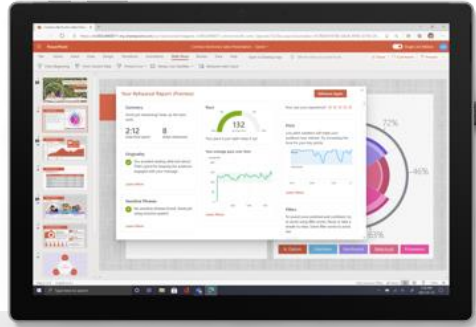

Technical specifications

Microsoft Surface Headphones 2+

Dimensions	Length: 8.03" (204 mm) Width: 7.68" (195 mm) Depth: 1.89" (48 mm)
Weight	0.64 lbs. (290 g)
Exterior	Color: Matte Black
Frequency response	20–20kHz
Noise cancellation	Up to 30 dB for active noise cancellation Up to 40 dB for passive noise cancellation
Speaker	40 mm Free Edge driver
Sound pressure level output	Up to 115 dB (1kHz, 1Vrms via cable connector with power on) Up to 115 dB (1kHz, 0dBFS over Bluetooth® connection)
Charging	Full charge in less than 2 hours
Battery life	Up to 18.5 hours of music listening time⁶ or up to 15 hours of voice calling on Microsoft Teams²
Certified for Microsoft Teams details	Microsoft Surface Headphones 2+ require use of the included Microsoft Surface USB Link to achieve Microsoft Teams certification, only available on Windows and macOS.

USB cord length	1.5 m
Audio cable length	1.2 m
Inputs	Headphones: USB-C® connector, 3.5 mm audio connector Microsoft Surface USB Link: USB-A⁷
Sensors	Wear detection sensors on earcups Touch sensors on earcups
Compatibility	Bluetooth® (without Microsoft Surface USB Link): Windows 10, Android 11/10/9, iOS 14/13/12, macOS 11/10.14, Bluetooth 5.0/4.2/4.1 With Microsoft Surface USB Link: Windows 10, macOS 11/10.14, Bluetooth 5.0
Audio Codec	SBC and aptX™⁸
Buttons/controls	Power button, Microsoft Teams button, Volume dial (right ear), Noise Cancellation dial (left ear), Single earcup tap (Mute)
What's in the box	Microsoft Surface Headphones 2+, carrying case, USB cable, audio cable, Microsoft Surface USB Link (USB-A⁷), Quick Start Guide, safety and warranty documents
Warranty	1-year limited hardware warranty⁹