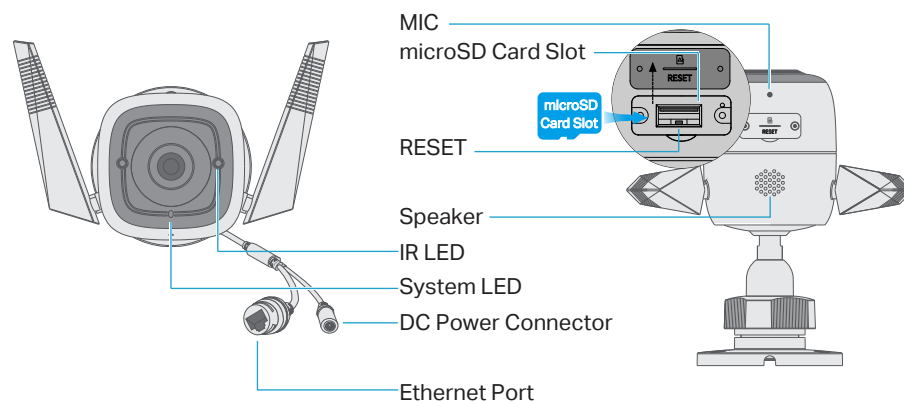

*microSD card needs to be purchased separately.

// Specifications

Camera

- Image Sensor: 1/2.7"
- Resolution: 3MP (2304 × 1296)
- Night Vision: 850 nm IR LED (up to 98 ft)
- Lens: F/NO: 2.2; Focal Length: 3.89 mm
- Viewing Angle: FOV=104°

// Specifications

Hardware

- Port: Ethernet through RJ45 Port
- Button: RESET button
- LED: System LED
- Adapter Input: 100-240 V, 50/60 Hz, 0.3 A
- Adapter Output: 9.0 V, 0.6 A (DC Power)
- External Storage: microSD card slot (Supports up to 128GB)
- Dimensions (W x D x H): 5.6*4.1*2.5 in. (142.3*103.4*64.3 mm)