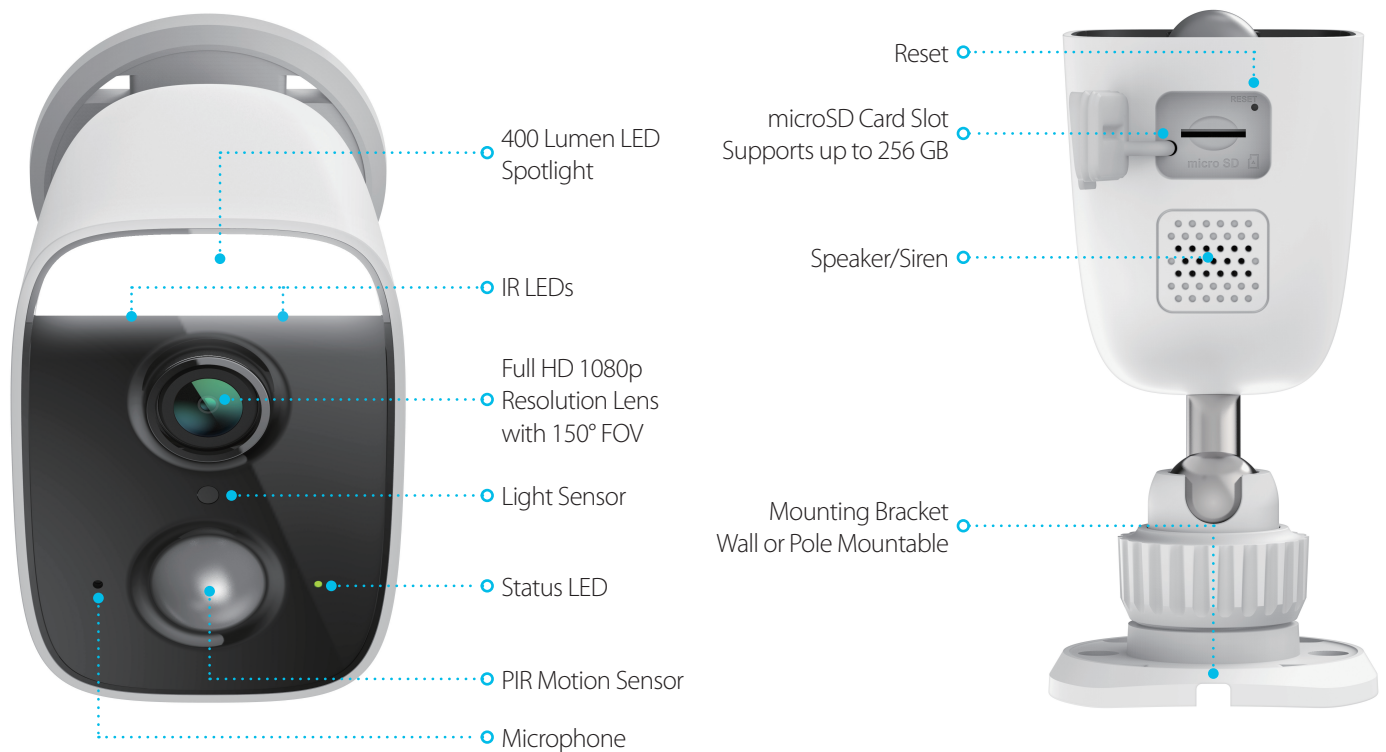

All Your Footage Saved

Worried that you'll lose all your camera footage? Don't sweat it. The DCS-8627LH lets you record and save video clips to the mydlink Cloud Recording service for anytime access. Play back recordings from the cloud or download footage to your mobile device from anywhere, anytime over the Internet. You can also equip it with a 256 GB microSD card, or alternatively manage the device through an ONVIF Profile S client.

Get More Control With mydlink

Set up the DCS-8627LH easily via the free mydlink app. Simply download and install the app on your mobile device and follow the step-by-step instructions to quickly configure the device.

Product Image

Technical Specifications

Camera		
Hardware Profile	• 1/2.9" Progressive CMOS sensor • 7 m (23 ft) IR illumination distance • Built-in Infrared-Cut Removable (ICR) Filter module • Fixed length 2.7 mm • Aperture F2.0	• Angle of view (16:9): • Horizontal: 123.8° • Vertical: 65.4° • Diagonal: 150° • Built-in microphone and speaker
Image Features	• Configurable image size • Person Detection • Motion Detection (PIR sensor, 1 zone)	• Invert image • Color Night Vision
Video Compression	• H.264 format compression	
Video Resolution	• Max. Resolution: 1080p (1920 x 1080) at up to 30 fps	
Audio Support	• MPEG-2 AAC LC