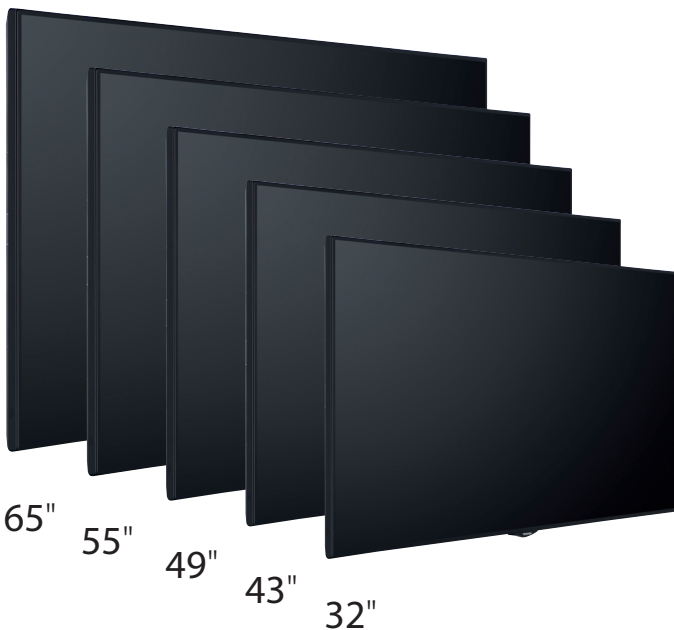

TD-E3(E) series