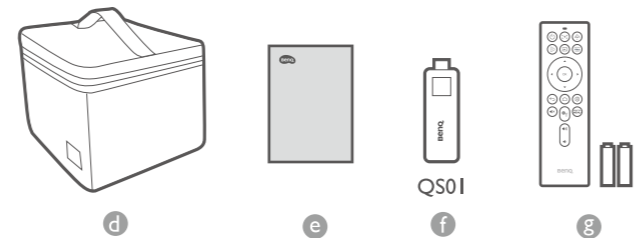

# Digital Projector Quick Start Guide

Portable Series | GS50

PN: 4JJPC01.001  
V1.01

Support.BenQ.com

Online Manual  
GS50 / QS01

Product Support

1

2