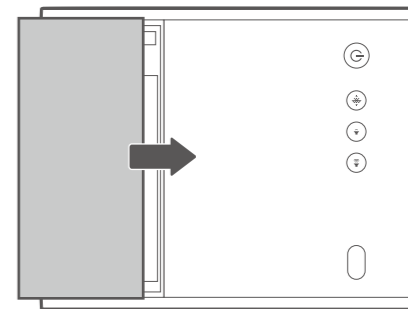

Digital Projector Quick Start Guide

Portable Series | GS50

PN: 4JJPC01.001
V1.01

Support.BenQ.com

Online Manual
GS50 / QS01

Product Support

1

2

3

4

4JJPC01.001 V1.01