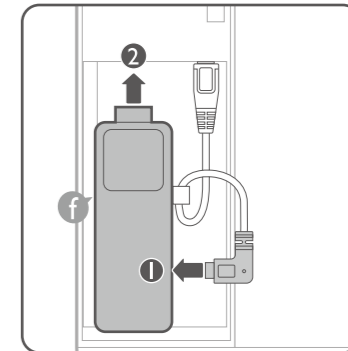

Digital Projector Quick Start Guide

Portable Series | GS50

PN: 4JJPC01.001
V1.01

Support.BenQ.com

Online Manual
GS50 / QS01

Product Support

1

2

3

4

4JJPC01.001 V1.01