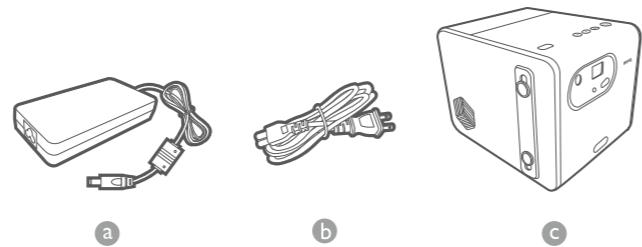

# Digital Projector Quick Start Guide

Portable Series | GS50

PN: 4JJPC01.001  
V1.01

Support.BenQ.com

Online Manual  
GS50 / QS01

Product Support

1

2