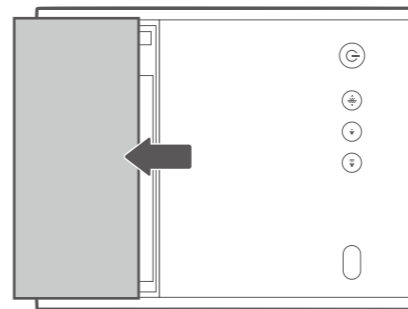

# Digital Projector Quick Start Guide

Portable Series | GS50

PN: 4JJPC01.001  
V1.01

Support.BenQ.com

Online Manual  
GS50 / QS01

Product Support

1

2