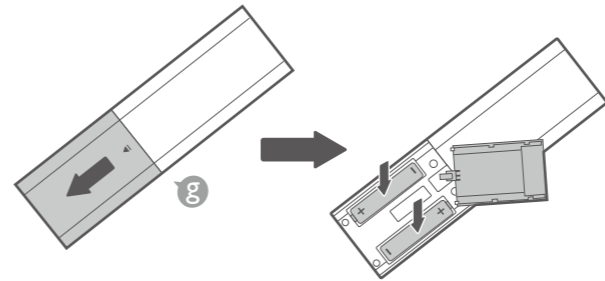

# Digital Projector Quick Start Guide

Portable Series | GS50

PN: 4JJPC01.001  
V1.01

Support.BenQ.com

Online Manual  
GS50 / QS01

Product Support

1

2