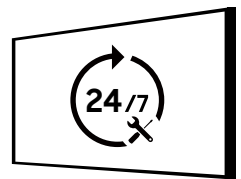

Attract customers with optimized 24/7 performance

Engage customers and vividly display business messaging with affordable Samsung SMART Signage QM32R, featuring high picture quality with 400nit brightness and reliable 24/7 usage. QM32R displays stunningly present a range of immersive and timely information with captivating picture quality.