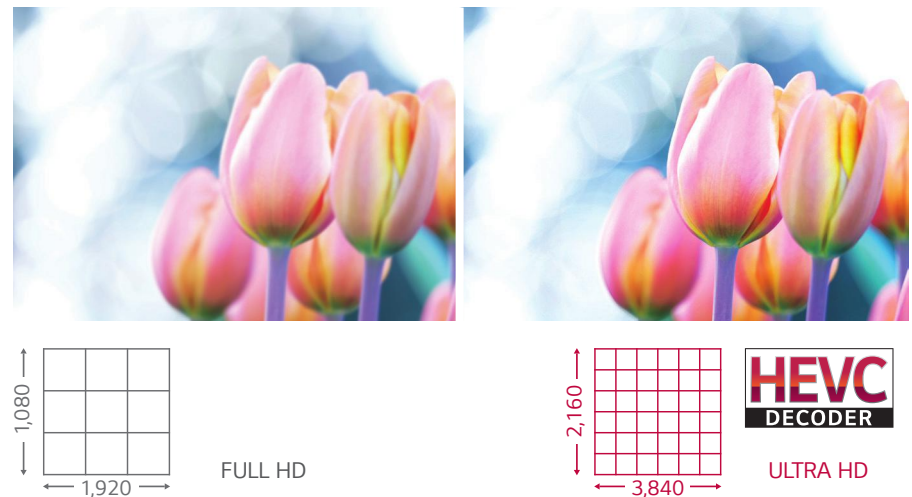

Perfect Picture Quality and Color

Enjoy Full HD content in 4K ULTRA HD quality, optimized by the 4K Upscaler. The 4K upscaler automatically upgrades Full HD content to ULTRA HD through several upscaling processes so that images look crisp and clear in any viewing situation. This LG TV can also express intense highlights, vivid colors, and deep black hues on the screen through HDR10.