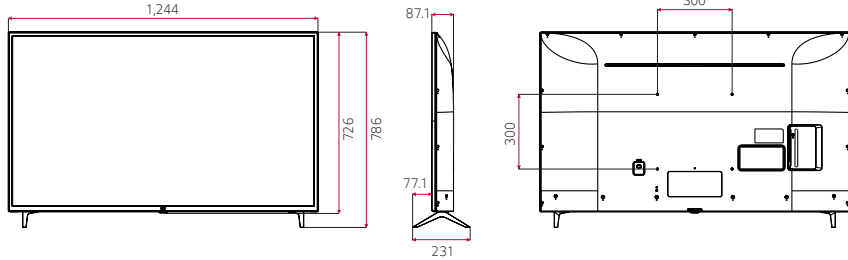

DIMENSION (unit: mm)

Commercial TV | UT640S Series

70"

60"

55"

49"

43"

* Dimensions & Jack Panels (Read/Side) may differ from the above image, so please contact LG sales team to verify before ordering.

* UT640S series basically have a two-pole stand, but it is able to detach the stand from the body, per service environment (can be used as a wall-mount unit).

70"

60" | 55" | 49" | 43"

* Dimensions & Jack Panels (Read/Side) may differ from the above image, so please contact LG sales team to verify before ordering.