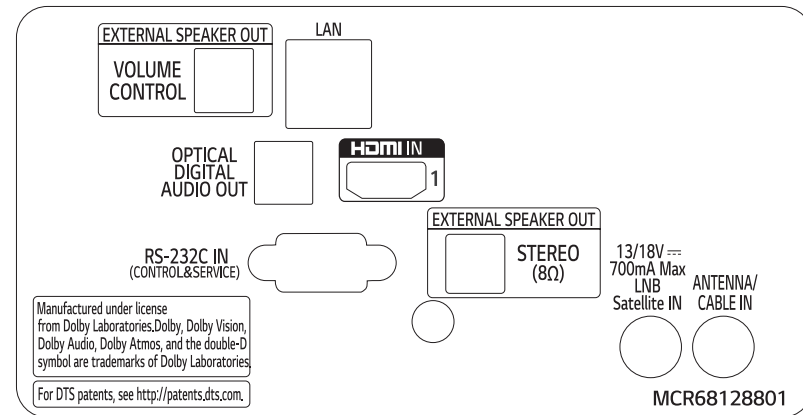

* It is a network based control system.
Available AV control systems may differ by regions.

DPM (Display Power Management)

From now on, you can configure the DPM (Display Power Management) function by setting it to On. When there is no signal, the TV enters DPM mode to manage power more efficiently.

DIMENSION (unit: mm)

Commercial TV | UT640S Series

70"

60"

55"

49"

43"

* Dimensions & Jack Panels (Read/Side) may differ from the above image, so please contact LG sales team to verify before ordering.

* UT640S series basically have a two-pole stand, but it is able to detach the stand from the body, per service environment (can be used as a wall-mount unit).

70"

60" | 55" | 49" | 43"

* Dimensions & Jack Panels (Read/Side) may differ from the above image, so please contact LG sales team to verify before ordering.