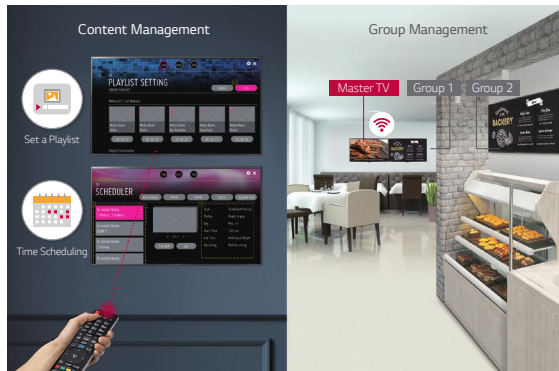

The embedded Content and Group Management System allows you to edit and play content, schedule playlists and groups, and control Signage via remote control, mouse and mobile phone without the use of separate PC or software. This makes content management much easier and more user-friendly.

* This images are provided for illustrative purposes, and the actual GUI may differ.
* All displays must be connected to the same network.

SuperSign Control

SuperSign Control is the basic control software, and it can manage up to 100 displays through a single account and server. Power, volume, and scheduling can be remotely adjusted, and firmware updates supported.

True Color, Immersive View

The UT640S series is large in size to enhance the visibility of content and captivate viewers. The LG IPS panel provides a wide range of viewing angles so that content can be clearly seen, regardless of the viewer's position. Each pixel in the IPS panel reproduces true-to-life colors without distorting images.