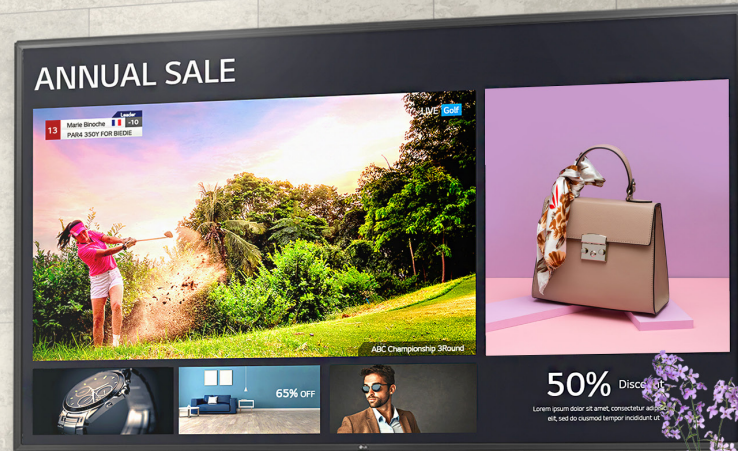

Simple Content Management

Higher Visibility

Better Usability

* Actual product appearance may differ from the image above.

* Actual product appearance may differ from the image above.

Embedded Content & Group Management

The embedded Content and Group Management System allows you to edit and play content, schedule playlists and groups, and control Signage via remote control, mouse and mobile phone without the use of separate PC or software. This makes content management much easier and more user-friendly.

True Color, Immersive View

The UT640S series is large in size to enhance the visibility of content and captivate viewers. The LG IPS panel provides a wide range of viewing angles so that content can be clearly seen, regardless of the viewer's position. Each pixel in the IPS panel reproduces true-to-life colors without distorting images.