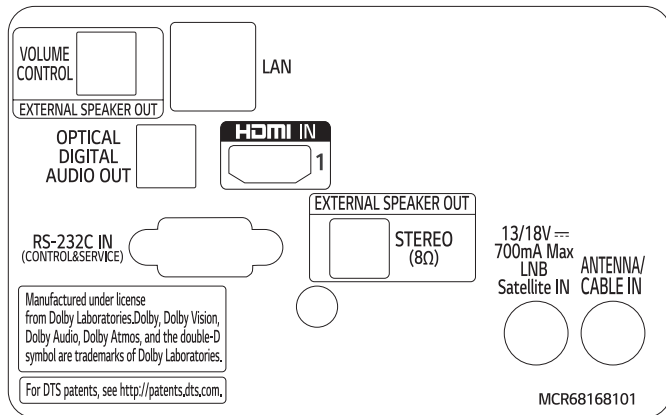

* It is a network based control system.
Available AV control systems may differ by regions.

DPM (Display Power Management)

From now on, you can configure the DPM (Display Power Management) function by setting it to On. When there is no signal, the TV enters DPM mode to manage power more efficiently.

DIMENSION (unit: mm)

Commercial TV | UT640S Series

70"

60"

55"

49"

43"

* Dimensions & Jack Panels (Read/Side) may differ from the above image, so please contact LG sales team to verify before ordering.

* UT640S series basically have a two-pole stand, but it is able to detach the stand from the body, per service environment (can be used as a wall-mount unit).

70"

60" | 55" | 49" | 43"

* Dimensions & Jack Panels (Read/Side) may differ from the above image, so please contact LG sales team to verify before ordering.