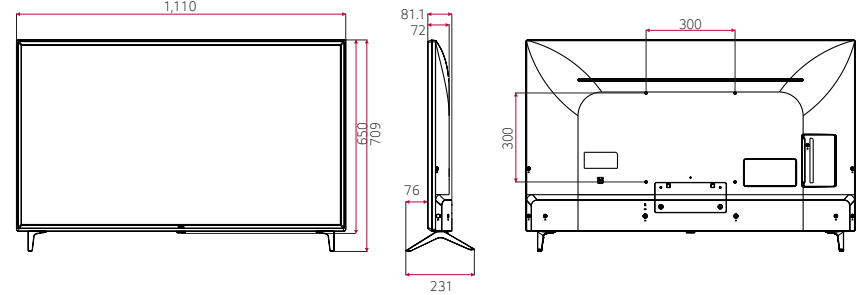

DIMENSION (unit: mm)

Commercial TV | UT640S Series

70"

60"

55"

49"

43"

* Dimensions & Jack Panels (Read/Side) may differ from the above image, so please contact LG sales team to verify before ordering.

* UT640S series basically have a two-pole stand, but it is able to detach the stand from the body, per service environment (can be used as a wall-mount unit).

70"

60" | 55" | 49" | 43"

* Dimensions & Jack Panels (Read/Side) may differ from the above image, so please contact LG sales team to verify before ordering.