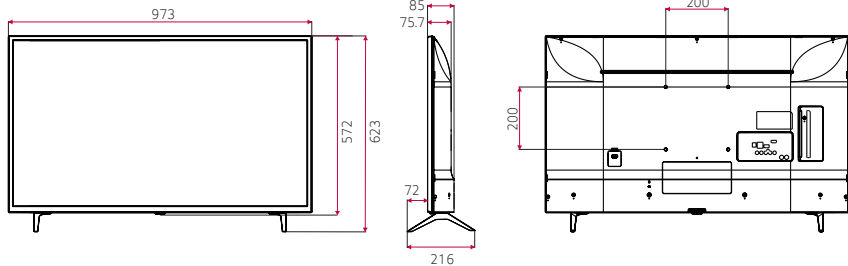

DIMENSION (unit: mm)

Commercial TV | UT640S Series

70"

60"

55"

49"

43"

* Dimensions & Jack Panels (Read/Side) may differ from the above image, so please contact LG sales team to verify before ordering.

* UT640S series basically have a two-pole stand, but it is able to detach the stand from the body, per service environment (can be used as a wall-mount unit).

70"

60" | 55" | 49" | 43"

* Dimensions & Jack Panels (Read/Side) may differ from the above image, so please contact LG sales team to verify before ordering.