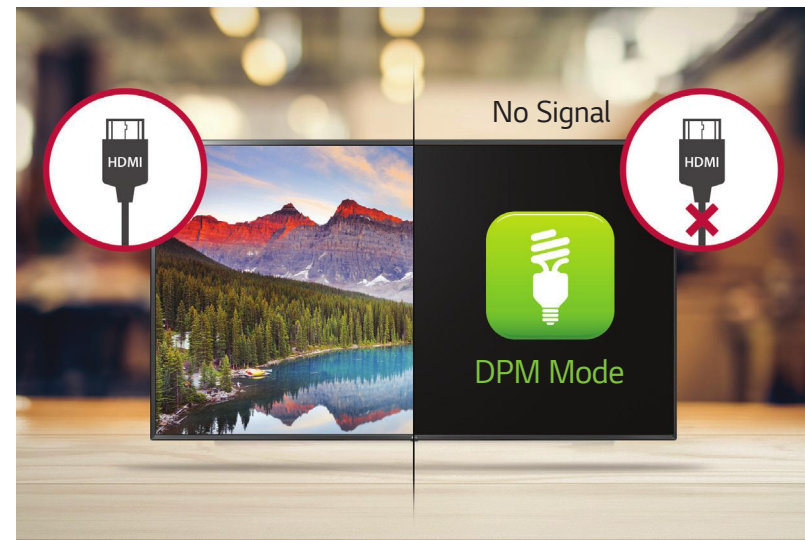

Perfect Picture Quality and Color

Enjoy Full HD content in 4K ULTRA HD quality, optimized by the 4K Upscaler. The 4K upscaler automatically upgrades Full HD content to ULTRA HD through several upscaling processes so that images look crisp and clear in any viewing situation. This LG TV can also express intense highlights, vivid colors, and deep black hues on the screen through HDR10.

Compatibility with AV Control Systems

The UT640S series has been certified Crestron Connected®, proving that it has a higher level of compatibility with professional AV controls. This results in seamless integration and automated control*, boosting business management efficiency.

* It is a network based control system.
Available AV control systems may differ by regions.

DPM (Display Power Management)

From now on, you can configure the DPM (Display Power Management) function by setting it to On. When there is no signal, the TV enters DPM mode to manage power more efficiently.