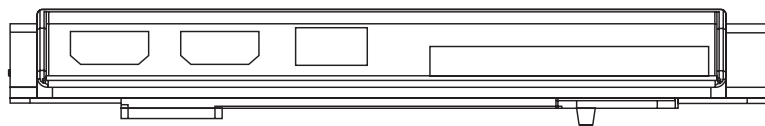

DIMENSION (unit: mm)

Commercial TV | UT640S Series

70"

60"

55"

49"

43"

* Dimensions & Jack Panels (Read/Side) may differ from the above image, so please contact LG sales team to verify before ordering.

* UT640S series basically have a two-pole stand, but it is able to detach the stand from the body, per service environment (can be used as a wall-mount unit).

70"

60" | 55" | 49" | 43"

* Dimensions & Jack Panels (Read/Side) may differ from the above image, so please contact LG sales team to verify before ordering.