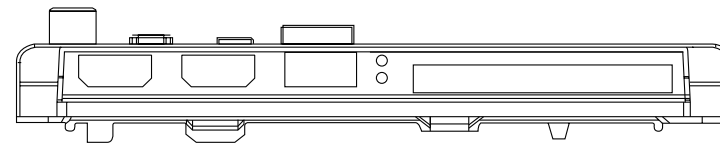

60" | 55" | 49" | 43"