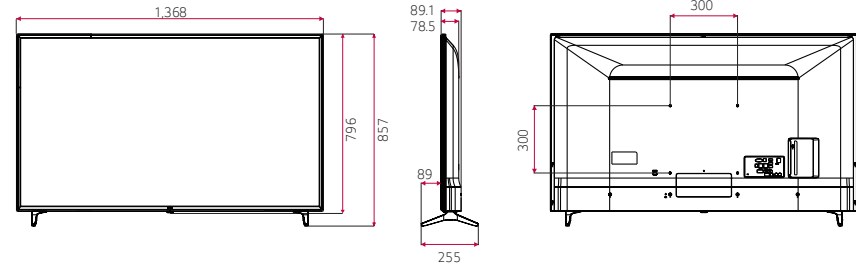

DIMENSION (unit: mm)

Commercial TV | UT640S Series

70"

60"

55"

49"

43"

* Dimensions & Jack Panels (Read/Side) may differ from the above image, so please contact LG sales team to verify before ordering.