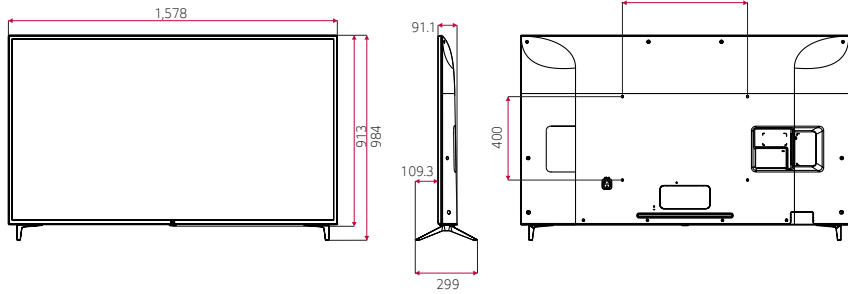

DIMENSION (unit: mm)

Commercial TV | UT640S Series

70"

60"

55"

49"

43"

* Dimensions & Jack Panels (Read/Side) may differ from the above image, so please contact LG sales team to verify before ordering.