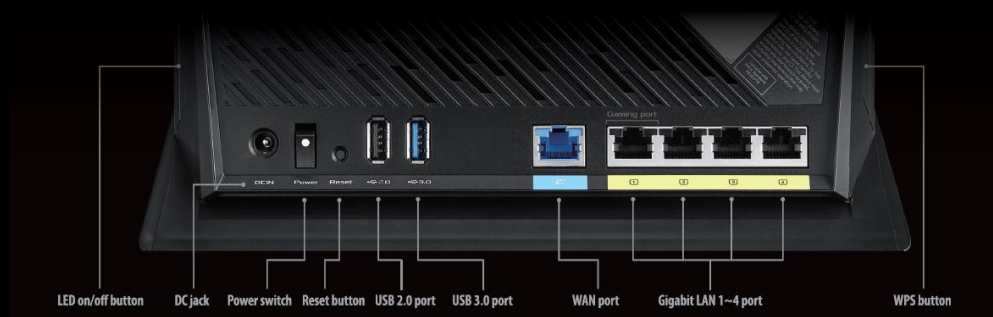

Disclaimer:

* Actual data throughput and WiFi coverage will vary from network conditions and environmental factors, including the volume of network traffic, building material and construction, and network overhead, result in lower actual data throughput and wireless coverage.

** To benefit from WiFi 6 features, the WiFi client needs to be WiFi 6 capable.

*** The number of speed is calculated with data rate of 2.4 GHz band and of 5 GHz band, which are respectively 861 and 4804 Mbps. And the DFS channels may not be supported in some countries due to local regulations.

What's Inside the Box

- RT-AX86S Router
- RJ-45 cable
- Power adapter
- Warranty card
- Quick start guide

Specifications

- Wireless Type : 802.11 ax/ac/n/g/a/b
- Wireless Speed : 2.4GHz up to 861 Mbps / 5GHz up to 4804 Mbps
- Wired Connectivity : 4x LAN, 1x WAN,
- USB Ports : 1 x USB 3.0(USB 3.2 Gen 1), 1 x USB 2.0

Official Site

Dimension

- RT-AX86S Router
- 242 x 100 x 325 mm (with antenna)
- 242 x 100 x 164 mm (without antenna)
- 814.5 g / 1.79 lb
- Color Box
- 390 x 266 x 113 mm
- 1701.5 g

Connectivity