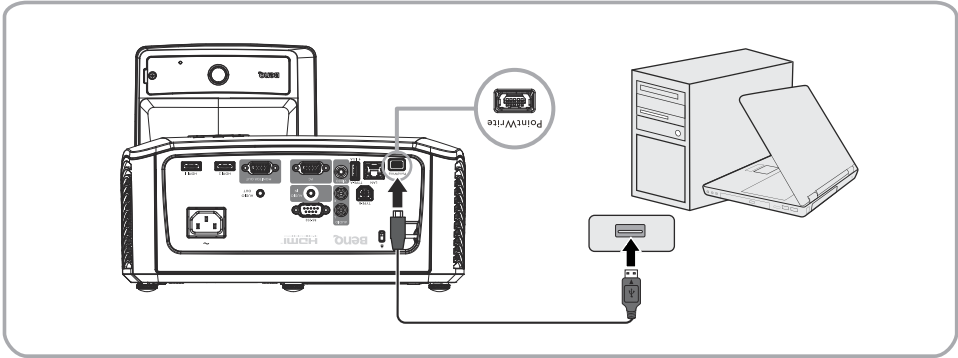

Connecting the PointWrite to PC