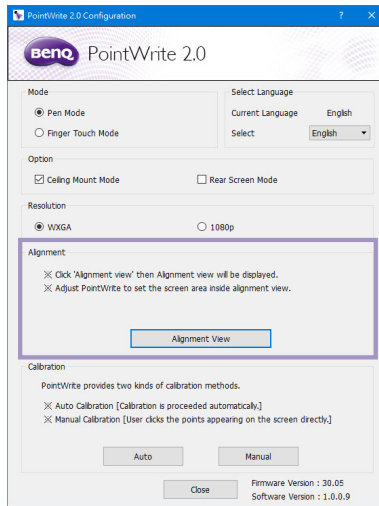

- Right side conflict

- Upper side conflict

- Left side conflict

* If the screen image is not in the center, the calibration will fail. Please make sure the PointWrite module is attached to the projector properly.