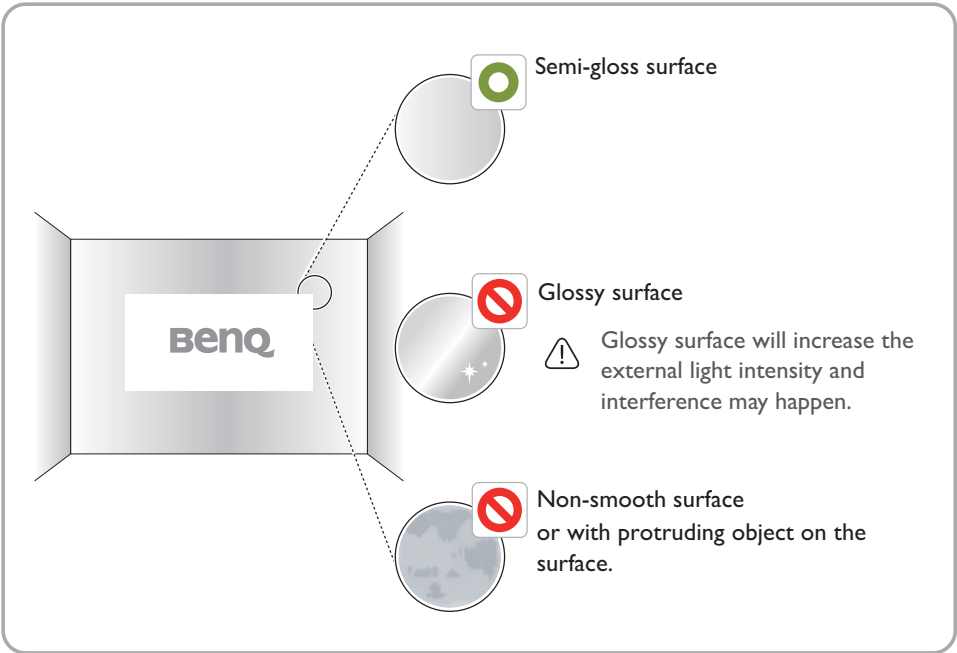

دليل البدء السريع لجهاز عرض رقمي

Packing list

Prepare for setup

Environmental condition

Instructions for surface

Optimal interactive quality will be dependent on the selected surface condition. It is important to choose a flat and non-reflective surface to secure the writing performance.

Comparison of the board surface

Surface	Boardmaterial	Performance
Semi glossy/Matt 	Dry erase board	Best! The surface will eliminate reflection intensity.
Glossy 	<ul style="list-style-type: none"> •General whiteboard •With Galvanized steel •With Ceramic steel panel 	Risk! Interference may happen during writing.