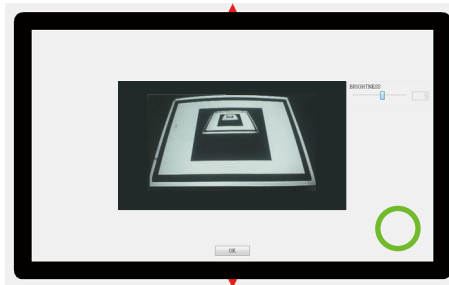

- Right side conflict

- Upper side conflict

- Left side conflict

* If the screen image is not in the center, the calibration will fail. Please make sure the PointWrite module is attached to the projector properly.