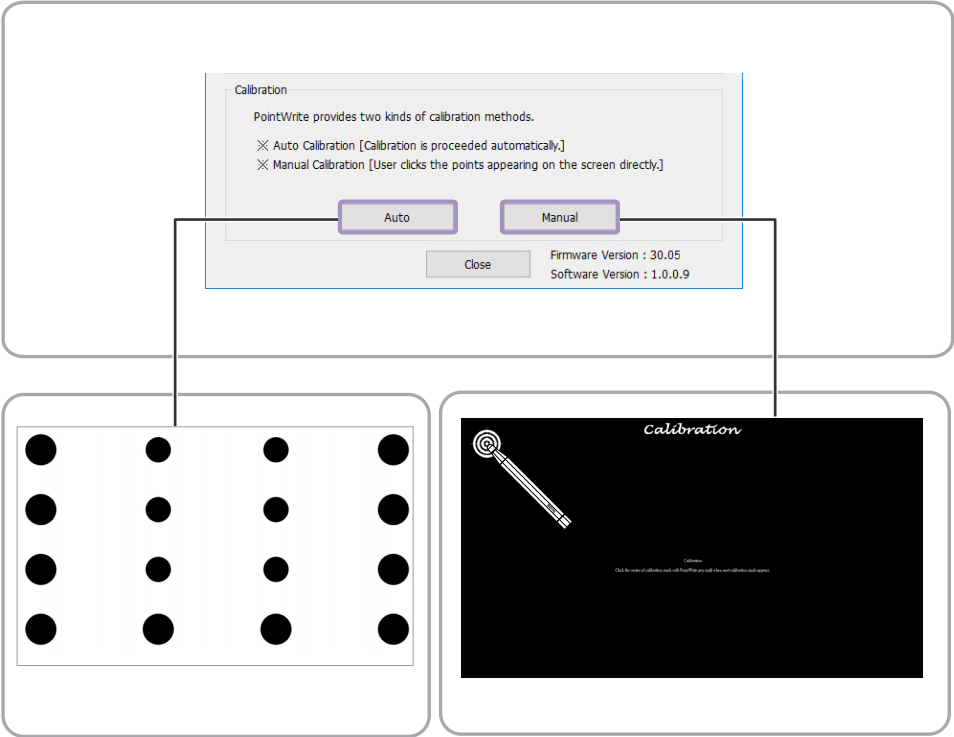

PointWrite Calibration

PointWrite provides two kinds of calibration methods: auto calibration and manual calibration.

Table of contents

English.....	11
Français	12
Deutsch.....	13
Italiano	14
Español	15
Português	16
Svenska	17
Русский	18
Nederlands	19
Polski.....	20
Türkçe	21
Čeština.....	22
ไทย.....	23
繁體中文	24
简体中文	25
日本語.....	26
한국어	27
يـبـارـع	28