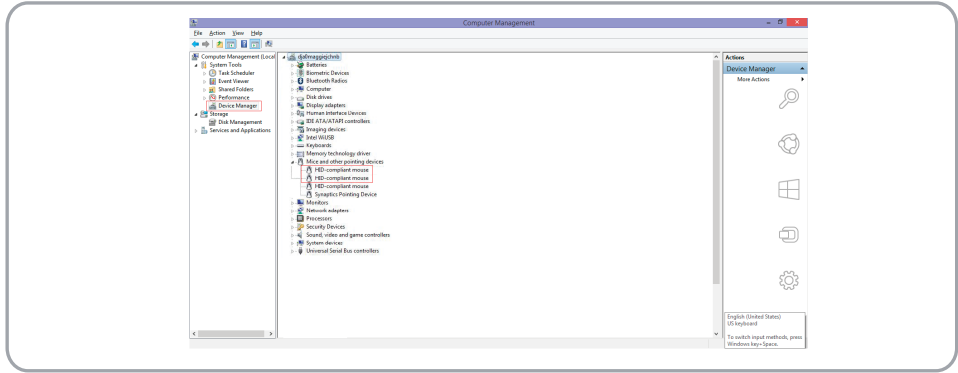

Connecting the PointWrite to PC