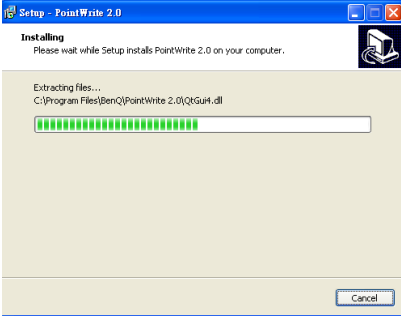

Driver installation

When you are the first time to use this PointWrite Module, please install set-up driver for Configuration setting.

Go to BenQ Website >> Search PW30U >> Go to “Download Page”

<https://business-display.benq.com/en/findproduct/projector/accessory/pointwrite-pw30u.html>

Installation Completed