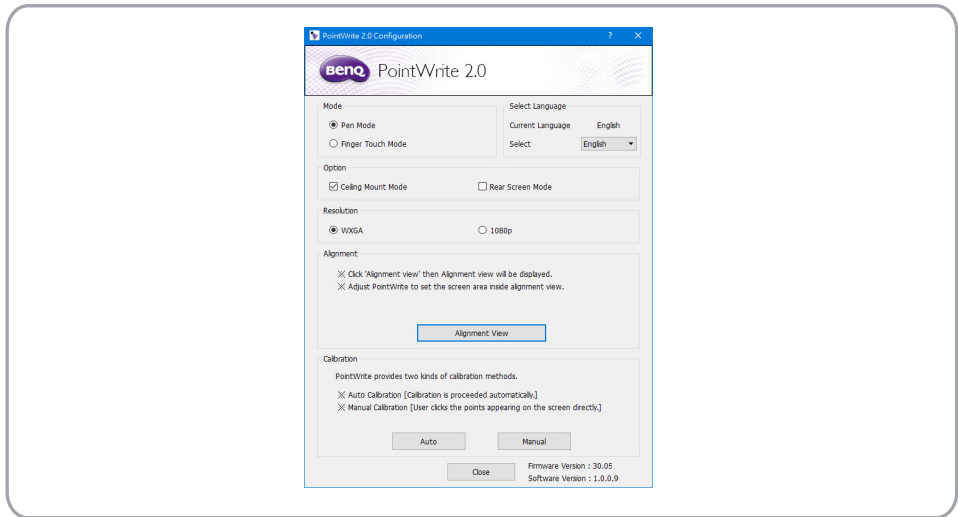

<https://business-display.benq.com/en/findproduct/projector/accessory/pointwrite-pw30u.html>

Installation Completed

Connecting the PointWrite to PC

Configuration setting

Alignment instructions

Alignment view