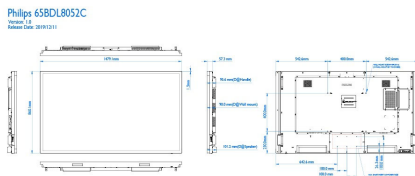

## Dimensions

- Set dimensions (W x H x D): 1479.10 x 860.10 x 90.00(@wall mount), 95.60(@max) mm
- Set dimensions in inch (W x H x D):

- 58.23 x 33.86 x 3.54(@wall mount), 3.76(@max) inch
- Bezel width: 1.50 mm(even)
- Product weight (lb): TBD lb
- Product weight: TBD kg
- VESA Mount: 400(H)x400(V) mm, M8
- Smart Insert mount: 6\*M4\*L6(300x150)