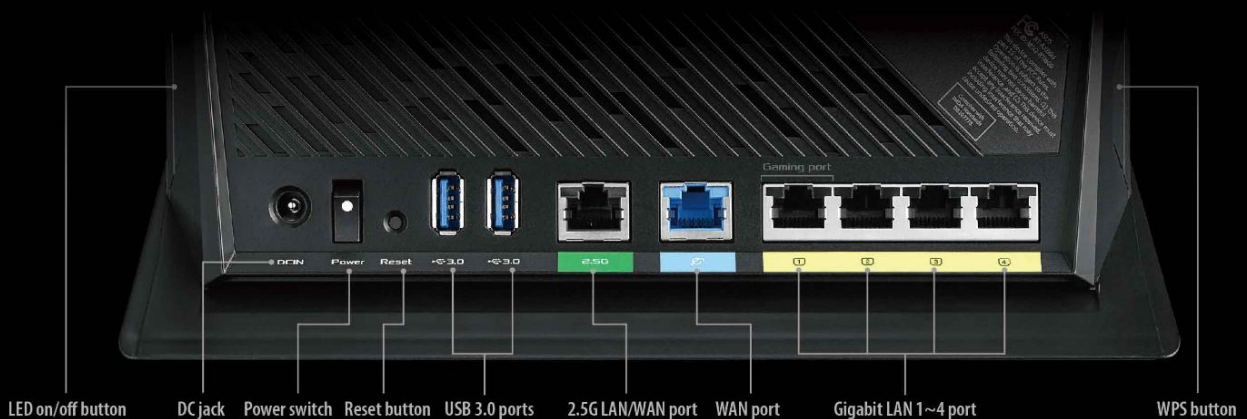

Disclaimer:

* Actual data throughput and WiFi coverage will vary from network conditions and environmental factors, including the volume of network traffic, building material and construction, and network overhead, result in lower actual data throughput and wireless coverage.

** To benefit from WiFi 6 features, the WiFi client needs to be WiFi 6 capable.

*** The number of speed is calculated with data rate of 2.4 GHz band and of 5 GHz band, which are respectively 861 and 4804 Mbps. And the DFS channels may not be supported in some countries due to local regulations.

What's Inside the Box

- RT-AX86U Router
- RJ-45 cable
- Power adapter
- Warranty card
- Quick start guide

Specifications

- Wireless Type : 802.11 ax/ac/n/g/a/b
- Wireless Speed : 2.4GHz up to 861 Mbps / 5GHz up to 4804 Mbps
- Wired Connectivity : 4x LAN, 1x WAN, 1x 2.5G LAN/WAN Gigabit Ethernet ports
- USB Ports : 2 x USB 3.0(USB 3.2 Gen 1)

Official Site

Connectivity