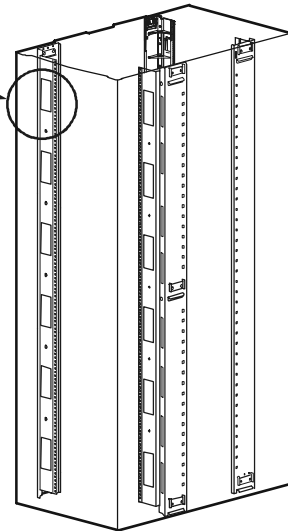

NetShelter[®] SX 750-mm Mounting Rail Brush Strips Installation—AR7706

6

6

1

1

2

ns01034.a

3