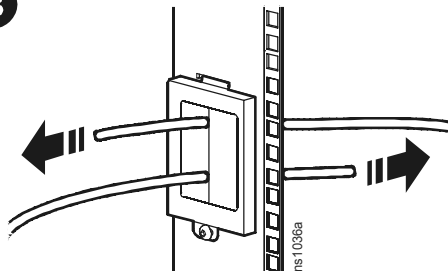

NetShelter[®] SX 750-mm Mounting Rail Brush Strips Installation—AR7706

6

6

1

1

2

ns01034.a

3