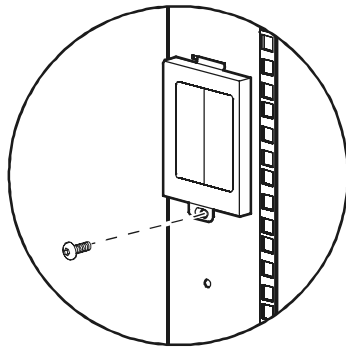

NetShelter[®] SX 750-mm Mounting Rail Brush Strips Installation—AR7706

6

6

1

1

2

ns01034.a

3