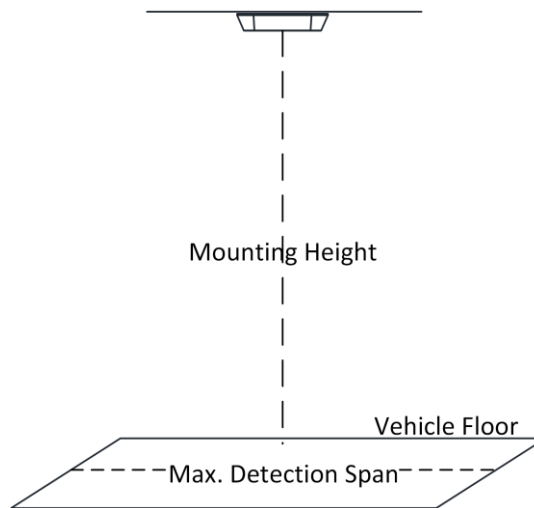

Material	Front cover: plastic, camera body: metal
Dimensions	With -V: 168 mm × 61 mm × 41 mm (6.6" × 2.4" × 1.6") Without -V: 168 mm × 61 mm × 36 mm (6.6" × 2.4" × 1.4") With Package: 235 mm × 120 mm × 125 mm (9.2" × 4.7" × 4.9")
Weight	Camera: Approx. 435 g (1 lb.) With package: 725 g (1.6 lb)
Approval	
EMC	47 CFR Part 15, Subpart B; EN 55032: 2015, EN 61000-3-2: 2014, EN 61000-3-3: 2013, EN 50130-4: 2011 +A1: 2014; AS/NZS CISPR 32: 2015; ICES-003: Issue 6, 2016; KN 32: 2015, KN 35: 2015
Safety	UL 60950-1, IEC 60950-1:2005 + Am 1:2009 + Am 2:2013, EN 60950-1:2005 + Am 1:2009 + Am 2:2013, IS 13252(Part 1):2010+A1:2013+A2:2015
Environment	2011/65/EU, 2012/19/EU, Regulation (EC) No 1907/2006
Protection	With -V model: IP67 (IEC 60529-2013)

Available Model

DS-2CD6825G0/C-I (2 mm), DS-2CD6825G0/C-IS (2 mm), DS-2CD6825G0/C-IV (2 mm), DS-2CD6825G0/C-IVS (2 mm)

Dimension

Without -V Model:

With -V Model:

Installation Recommendation

Following table shows the relations among focal length, mounting height, and max. detection span of typical values. For detailed installation advice, please contact the technical support of HIKVISION.

Focal Length (mm)	Mounting Height (m)	Max. Detection Span (m)
2	2.1	1.02
2	2.6	2.30
2	3.1	3.58
2	3.6	4.86
2	4.1	6.14
2	4.6	5.50
2	5.1	6.45
2	5.6	7.40
2	6	8.16

Distributed by

**HIKVISION®****Headquarters**