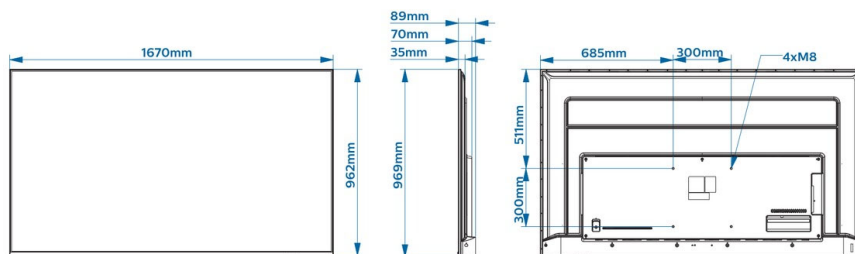

Professional TV Features

- Professional Mode: Switch-ON Settings Control, Installation Menu Lock, Menu Lock, Volume Limitation
- Control: CMND IP Remote Management, JEDI Android API Control, JAPIT HTML5 Control, AppControl
- Convenience: Google Assistant*, Google Account Login, >40 Supported Menu Languages, Weather Forecast
- Safety: Double Isolation Class II, Flame Retardant

Multimedia

- Video playback supported: Formats: H.264/MPEG4 AVC, MPEG1, MPEG2, MPEG4, WMV9/VC1, HEVC, Containers: AVI, MKV, VP9
- Subtitle formats supported: SRT, SMI, TXT
- Music formats supported: MP3, AAC, WAV, WMA (v2 up to v9.2), WMA-PRO (v9 and v10)
- Picture formats supported: JPG, PNG, BMP, GIF

Supported Display Resolution

- Tuner: T2 HEVC: up to 3840x2160@60Hz, Others: up to 1920x1080p@60Hz
- HDMI: Up to 3840x2160p@60Hz
- USB, LAN: HEVC: up to 3840x2160@60Hz, Others: up to 1920x1080p@60Hz

Accessories

- Included: Remote Control 22AV2005C, 2x AAA

- batteries, Power Cord, RJ48 to DB9 adapter
- Optional: Setup RC 22AV9574A/12

Power

- Mains power: AC 110-240V; 50-60Hz
- Power consumption (typical): 117 W
- Power Saving Features: Eco mode, Auto switch-off timer, Light sensor
- Ambient temperature: 0 °C to 40 °C

Dimensions

- Set dimensions (W x H x D): 1670 x 962 x 70/89 mm
- Product weight: 25.6 kg
- VESA wall mount compatible: M8, 300 x 300 mm

Issue date 2021-09-07

Version: 2.0.1

12 NC: 8670 001 79243
EAN: 87 18863 03128 5

© 2021 Koninklijke Philips N.V.
All Rights reserved.

Specifications are subject to change without notice.
Trademarks are the property of Koninklijke Philips N.V.
or their respective owners.

www.philips.com

* Availability of Google Assistant is depending on Country and Language settings. To use Google Assistant, an optional remote control with voice function must be used.

* Availability of features will depend on implementation chosen by integrator.

* Philips does not guarantee the availability or continuity of correct functioning of apps.

* Actual free memory may be less due to device pre-configuration