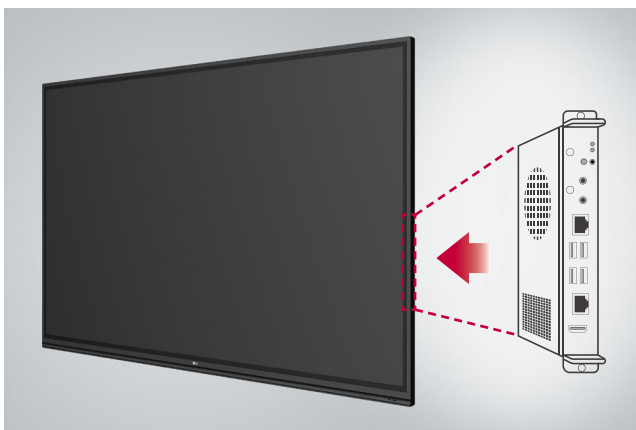

### Secure Mode

Secured mode disables screen mirroring options for SSP (Screen Share Pro), which is an application that enables screen sharing between mobile devices and the display, to prevent any unauthorized contents to be shown via screen sharing functions in various devices.