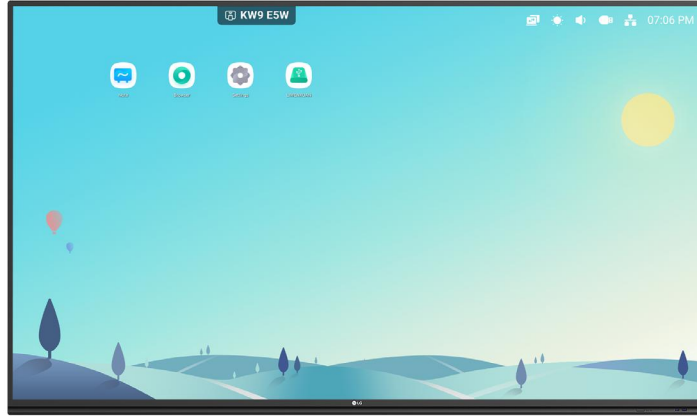

TR3PJ SERIES

Compatible with Various OS

- Android, iOS, Mac, Windows, Chrome

Wireless Screen Mirroring from / to Devices

- Two Way Communication
- Up to 6 Devices on Display
  - Direct Sharing Annotation & Files

Professional Annotation Tool

- Writing on any Sources
- Redo and Undo of Annotation

Embedded Android 9.0 OS

- Free Embedded Applications
- Note, Web Browser, Screen Share Pro

Enhanced Security

- Keep Your Contents to Be Secured with Secure Mode and USB Block Mode

Excellent Writing Experience

- Note Software Embedded
  - Nearly no Gap from Glass with Direct Bonding

TR3PJ SERIES FEATURES

4K Resolution (UHD) OSD (On Screen Display)

Multi Touch 20

Nearly No Air Gap

Energy Efficient (DPM, EU ErP Compatible)

Anti-glare / Tempered Glass

Screen Mirroring

OTA (Over the Air) CS only

Enhanced Security

Integrated Speaker and Wi-Fi Dongle

HDMI-out (RGB, Android, OPS)

Upgraded HW Reliability