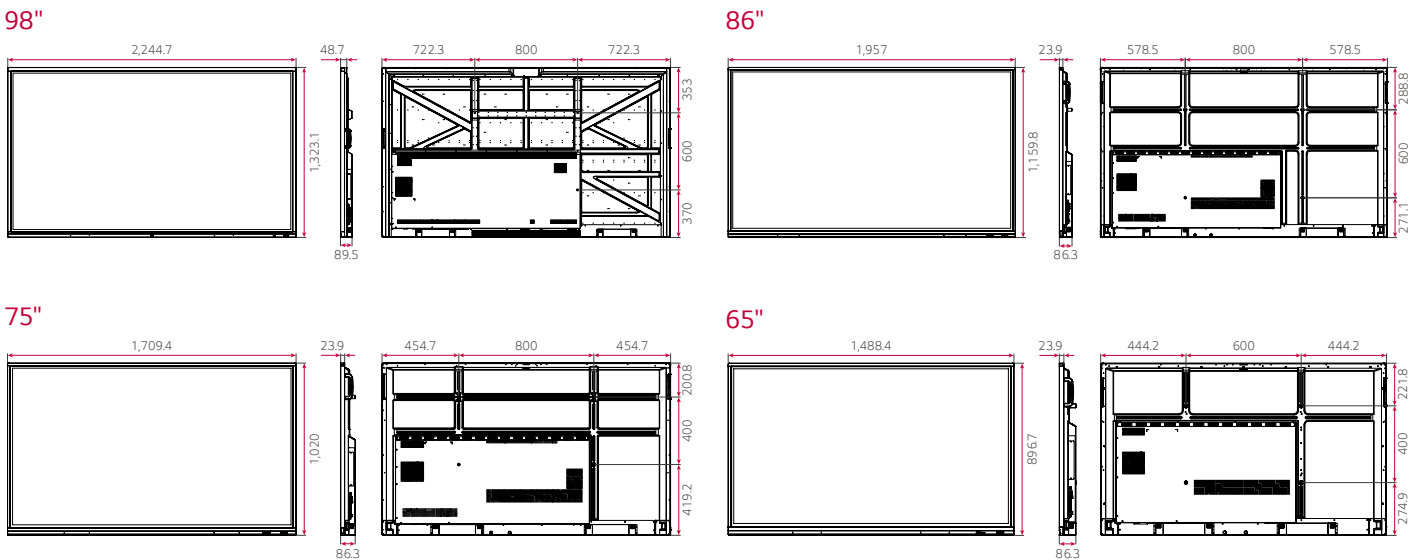

# PRODUCT INFORMATION

\* 98 inch

## DIMENSION

(unit: mm)