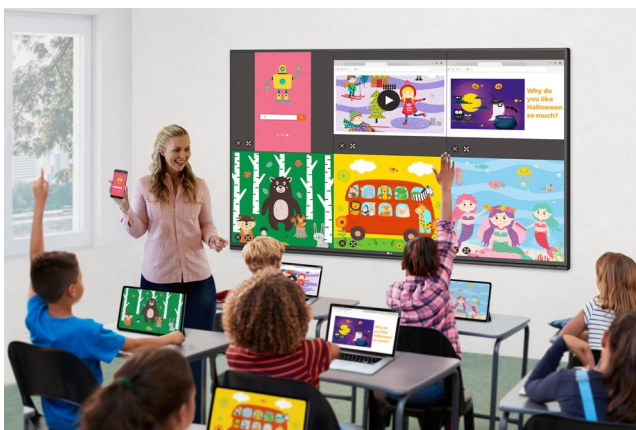

Enhanced Security

Integrated Speaker and Wi-Fi Dongle

HDMI-out (RGB, Android, OPS)

Upgraded HW Reliability

### ScreenShare Pro Upgrade

With the newly upgraded ScreenShare Pro, which enables to show a maximum of six shared screens or a file on a screen in real-time, it has enhanced usability by allowing users to share Chromecast, Airplay and Miracast mirroring on the same network.