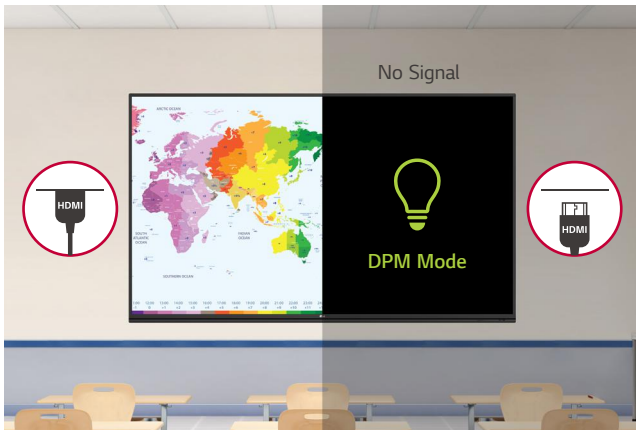

USER FRIENDLY EXPERIENCE

DPM (Display Power Management)

By activating DPM function, the display can be set to be on only when there is an input signal, which enables more efficient power management.