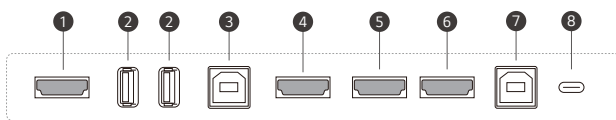

CONNECTIVITY

Side

- ① HDMI OUT
- ② USB 3.0
- ③ TOUCH 1
- ④ HDMI 1
- ⑤ HDMI 2
- ⑥ HDMI 3
- ⑦ TOUCH 2
- ⑧ USB 3.1
- ⑨ SPDIF

Bottom