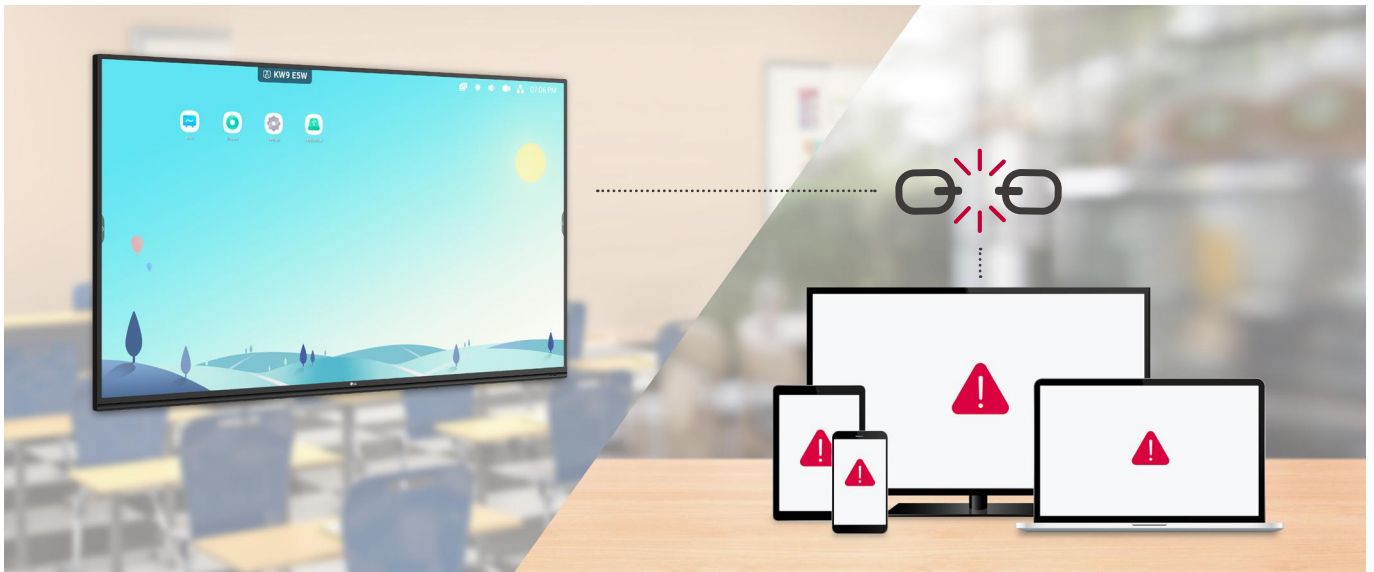

### Secure Mode

Secured mode disables screen mirroring options for SSP (Screen Share Pro), which is an application that enables screen sharing between mobile devices and the display, to prevent any unauthorized contents to be shown via screen sharing functions in various devices.