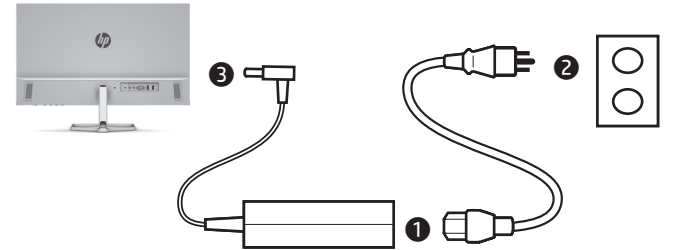

Lea esto

Quick Setup

Optimum Resolution: 1920 × 1080 @ 75 Hz (Maximum)

1

2

3

4

5