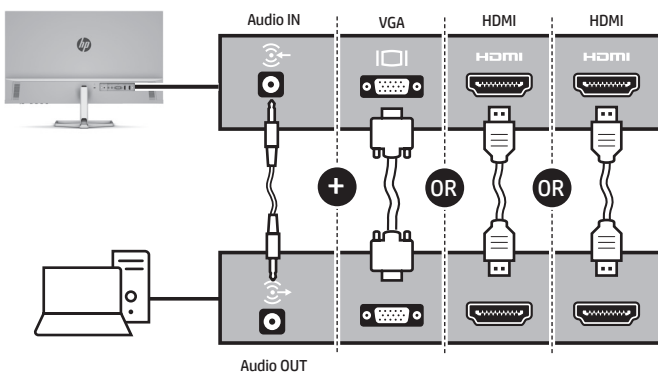

Lea esto

Quick Setup

Optimum Resolution: 1920 × 1080 @ 75 Hz (Maximum)

1

2

3

4

5